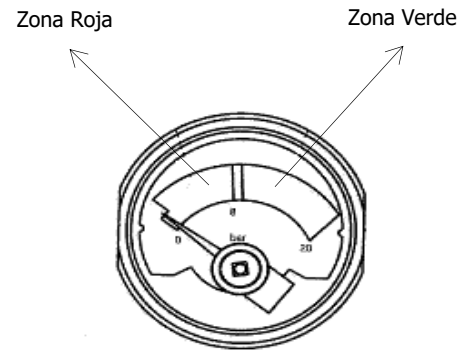

## END OF LINE WITH PRESSURE GAUGE

### AEX/SFKCFM

SSA SG 702909  
END OF LINE ADAPTOR (with Pressure Gauge)

029720111  
PRESSURE GAUGE